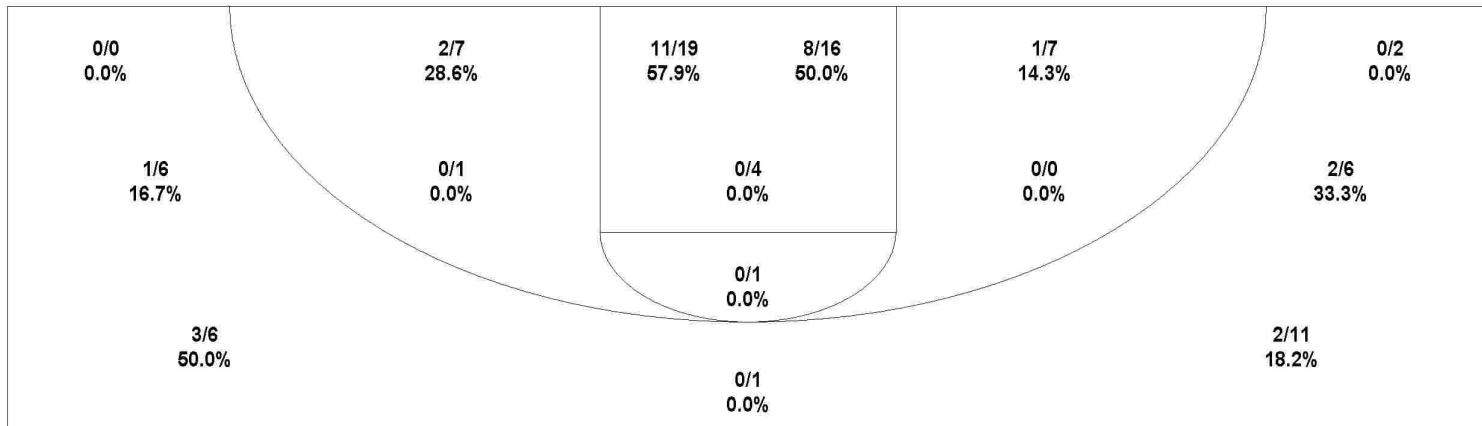

2005 AHSAA State Basketball Championships - TEAM SHOT CHART for the Hazlewood Golden Bears
Pleasant Home Eagles vs. Hazlewood Golden Bears
 DATE: 03/01/2005 TIME: 7:00 SITE: BJCC

Shot Summary	M/A	%	PTS
3Pt FG	8/32	25.0%	24
2Pt FG	26/63	41.3%	52
Layups - L	0/0	0.0%	0
Layups - R	0/0	0.0%	0
Dunks	0/0	0.0%	0
Putbacks	4/8	50.0%	8
Overall Shooting	34/95	35.8%	76
Free Throws	18/27	66.7%	18
Total Points			94

Scoring Distribution

Scoring Locations

By Period	FG	FGA	FG%	3Pt	3PA	3P%	FT	FTA	FT%	PTS	ORB	DRB	TR	PF	AST	TO	BS	ST	P/S
1st Period	14	26	53.8	4	8	50.0	1	5	20.0	33	9	3	12	4	5	5	0	11	1.18
2nd Period	6	24	25.0	2	12	16.7	7	9	77.8	21	11	4	15	9	5	7	1	7	0.75
3rd Period	9	26	34.6	0	6	0.00	8	11	72.7	26	10	9	19	2	3	4	0	8	0.84
4th Period	5	19	26.3	2	6	33.3	2	2	100	14	8	7	15	5	3	2	1	1	0.70
Game	34	95	35.8	8	32	25.0	18	27	66.7	94	38	23	61	20	16	18	2	27	0.87

Scoring Breakdown

Scoring Range