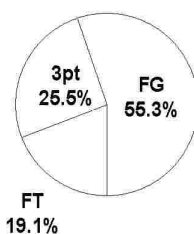

2005 AHSAA State Basketball Championships - TEAM SHOT CHART for the Hazlewood Golden Bears
Pleasant Home Eagles vs. Hazlewood Golden Bears
 DATE: 03/01/2005 TIME: 7:00 SITE: BJCC

Shot Summary	M/A	%	PTS
3Pt FG	8/32	25.0%	24
2Pt FG	26/63	41.3%	52
Layups - L	0/0	0.0%	0
Layups - R	0/0	0.0%	0
Dunks	0/0	0.0%	0
Putbacks	4/8	50.0%	8
Overall Shooting	34/95	35.8%	76
Free Throws	18/27	66.7%	18
Total Points			94

Scoring Distribution

Scoring Locations

By Period	FG	FGA	FG%	3Pt	3PA	3P%	FT	FTA	FT%	PTS	ORB	DRB	TR	PF	AST	TO	BS	ST	P/S
1st Period	14	26	53.8	4	8	50.0	1	5	20.0	33	9	3	12	4	5	5	0	11	1.18
2nd Period	6	24	25.0	2	12	16.7	7	9	77.8	21	11	4	15	9	5	7	1	7	0.75
3rd Period	9	26	34.6	0	6	0.00	8	11	72.7	26	10	9	19	2	3	4	0	8	0.84
4th Period	5	19	26.3	2	6	33.3	2	2	100	14	8	7	15	5	3	2	1	1	0.70
Game	34	95	35.8	8	32	25.0	18	27	66.7	94	38	23	61	20	16	18	2	27	0.87

Scoring Breakdown

Scoring Range