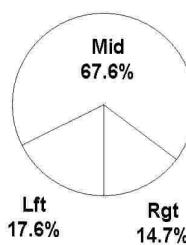

2005 AHSAA State Basketball Championships - TEAM SHOT CHART for the Hazlewood Golden Bears
Pleasant Home Eagles vs. Hazlewood Golden Bears
 DATE: 03/01/2005 TIME: 7:00 SITE: BJCC

Shot Summary	M/A	%	PTS
3Pt FG	8/32	25.0%	24
2Pt FG	26/63	41.3%	52
Layups - L	0/0	0.0%	0
Layups - R	0/0	0.0%	0
Dunks	0/0	0.0%	0
Putbacks	4/8	50.0%	8
Overall Shooting	34/95	35.8%	76
Free Throws	18/27	66.7%	18
Total Points			94

Scoring Distribution

Scoring Locations

By Period	FG	FGA	FG%	3Pt	3PA	3P%	FT	FTA	FT%	PTS	ORB	DRB	TR	PF	AST	TO	BS	ST	P/S
1st Period	14	26	53.8	4	8	50.0	1	5	20.0	33	9	3	12	4	5	5	0	11	1.18
2nd Period	6	24	25.0	2	12	16.7	7	9	77.8	21	11	4	15	9	5	7	1	7	0.75
3rd Period	9	26	34.6	0	6	0.00	8	11	72.7	26	10	9	19	2	3	4	0	8	0.84
4th Period	5	19	26.3	2	6	33.3	2	2	100	14	8	7	15	5	3	2	1	1	0.70
Game	34	95	35.8	8	32	25.0	18	27	66.7	94	38	23	61	20	16	18	2	27	0.87